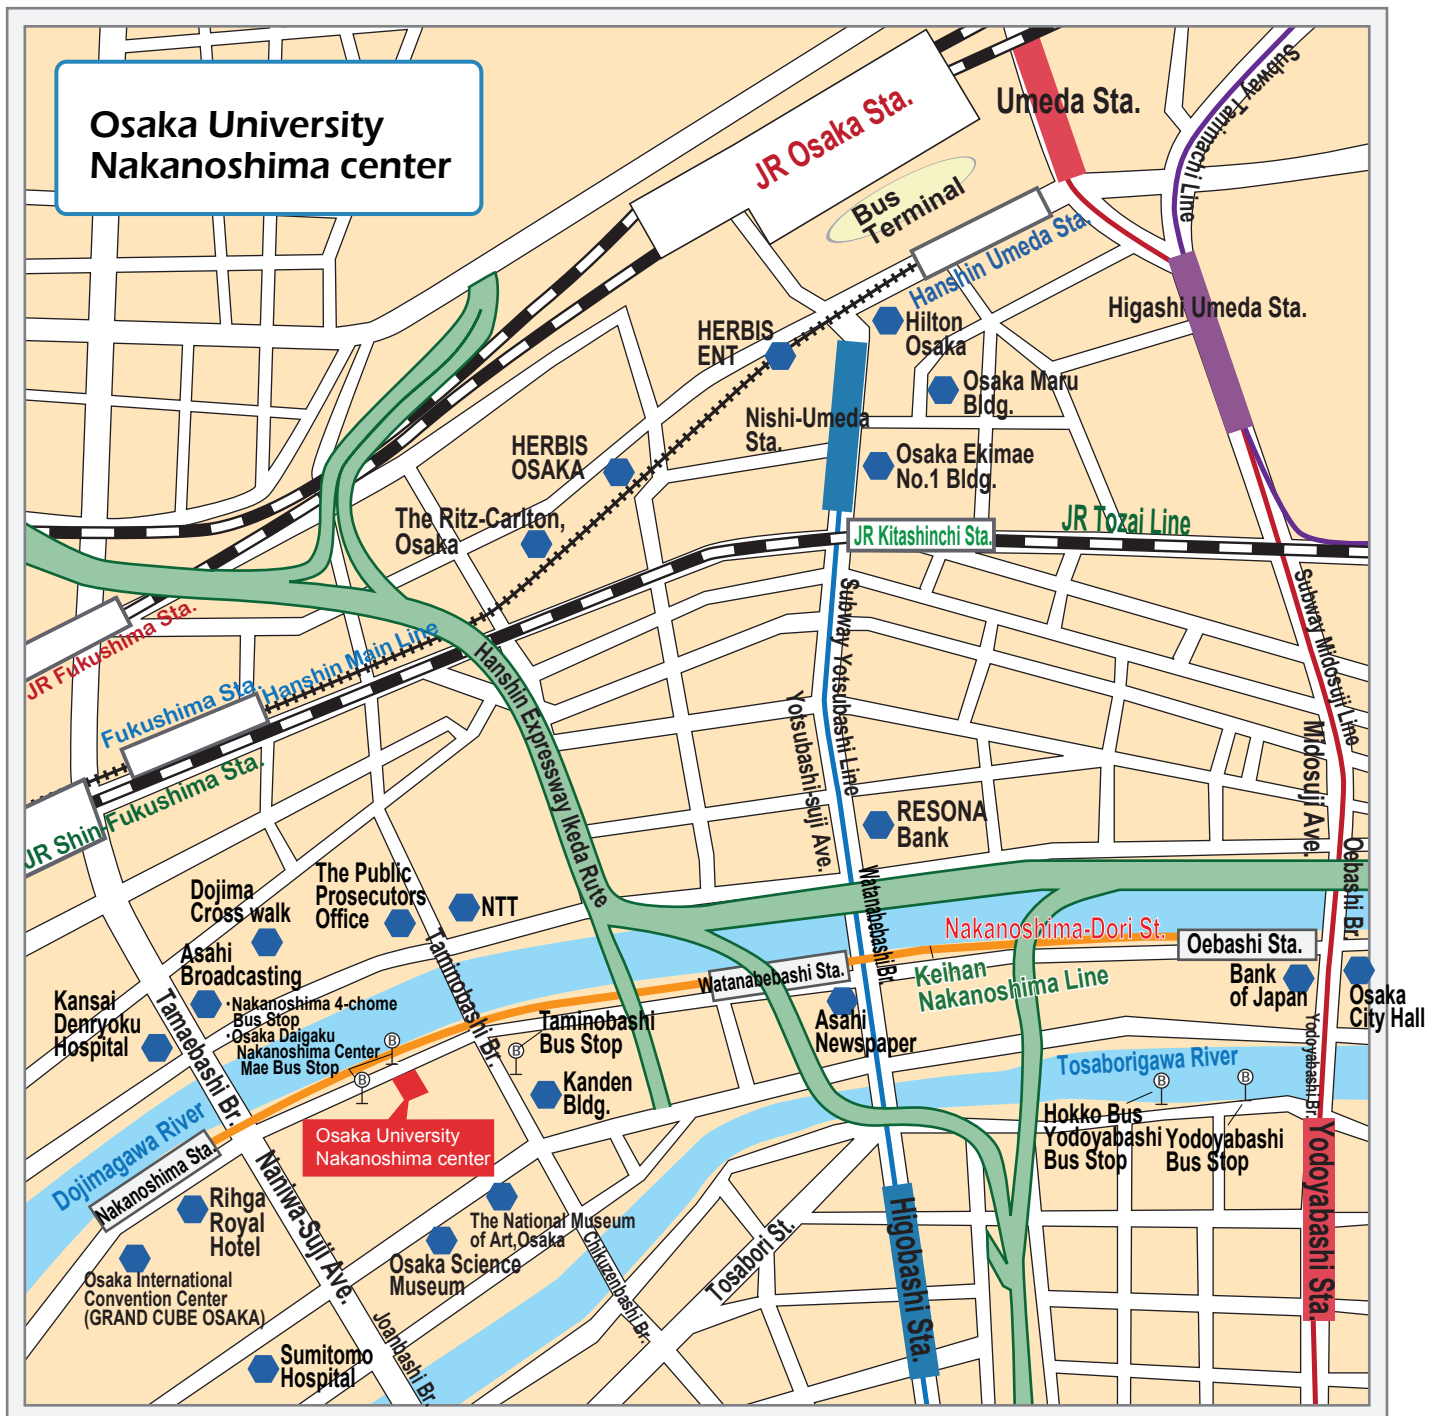

Access to the center

Please use the following public transportation facilities

BY TRAIN :

- JR loop line "Fukushima Station" (About 12 min on foot)
- JR Tozai Line "Shin Fukushima Station" (About 9 min on foot)
- Hanshin train "Fukushima Station" (About 9 min on foot)
- Keihan Nakanoshima Line "Nakanoshima Station" (About 5 min on foot)
- Osaka subway Yotsubashi line "Higobashi Station" (About 10 min on foot)
- Osaka subway Midosuji line "Yodoyabashi Station" (About 16 min on foot)

BY BUS :

Please use the following line from Osaka Station Bus Terminal

- Line 53 (for FUNATSUBASHI) drop off at "NAKANOSHIMA 4-CHOME"
- Line 75 (for TSURUMACHI 4-CHOME) drop off at "TAMINOBASHI"

It takes about 15 min from Osaka Station, but delays due to traffic congestion are common
From Yodoyabashi Station Hokko Bus stop

Nakanoshima Loop-bus "furara"....drop off at "OSAKA DAIGAKU NAKANOSHIMA CENTER MAE"
It takes about 5min from Yodoyabashi Station

Address : **Osaka University Nakanoshima center**

4-3-53 Nakanoshima Kita-ku Osaka-city Osaka Japan 530-0005 〒 TEL:06-6444-2100, FAX:06-6444-2338